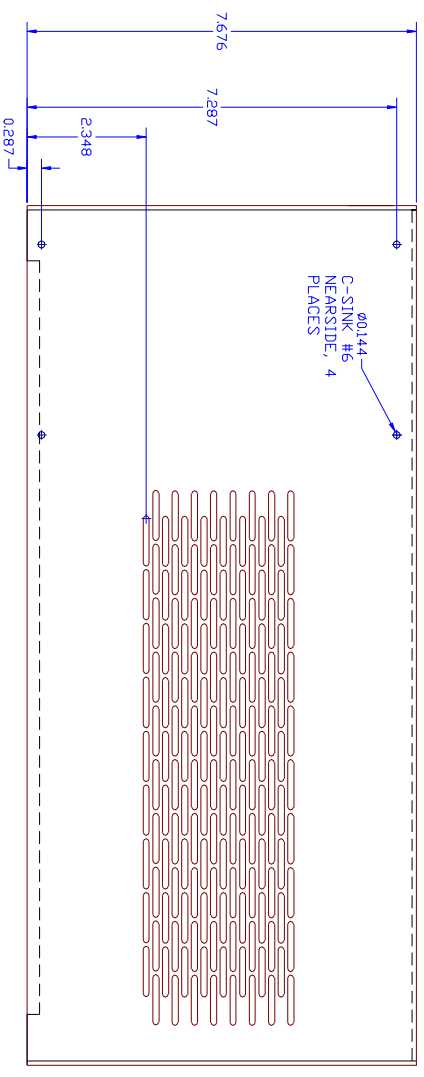

1 2 3 4 5 6 7 8

REV	DESCRIPTION	DATE WORKED	AUTHOR

UNLESS OTHERWISE SPECIFIED DIMENSIONS ARE IN INCHES		XX 9/- .5 °
TOLERANCES		
XX +/- .01		
.XXX +/- .005		
DO NOT SCALE DRAWING		
DWN		
CHK		
ENG		
PLR		
PRD		
ENG MGR		
TITLE		DWG NO
SCHWEITZER CHASSIS		10-4000-000
REV C		PAGE 1 OF 1
DATE		SIZE D

A B C D

A B C D

1 2 3 4 5 6 7 8