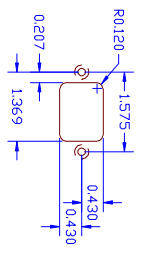

1 2 3 4 5 6 7 8

REV	DESCRIPTION	DATE WORKED	AUTHOR

UNLESS OTHERWISE SPECIFIED DIMENSIONS ARE IN INCHES		XX 9/- .5 °
TOLERANCES		
XX +/- .01		
.XXX +/- .005		
DO NOT SCALE DRAWING		
DWN		
CHK		
ENG		
PLR		
PRD		
ENG MGR		
TITLE		DWG NO
SCHWEITZER CHASSIS		10-4000-000
REV C		PAGE 1 OF 1
DATE		SIZE D

A B C D

A B C D

1 2 3 4 5 6 7 8