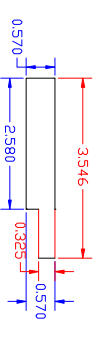

1 2 3 4 5 6 7 8

REV	DESCRIPTION	DATE WORKED	AUTHOR

UNLESS OTHERWISE SPECIFIED DIMENSIONS ARE IN INCHES		XX 9/- .5 °
TOLERANCES		
XX +/- .01		
.XXX +/- .005		
DO NOT SCALE DRAWING		
DWN		
CHK		
ENG		
PLR		
PRD		
ENG MGR		
TITLE		DWG NO
SCHWEITZER CHASSIS		10-4000-000
REV C		PAGE 1 OF 1
DATE		SIZE D

A B C D

A B C D

1 2 3 4 5 6 7 8