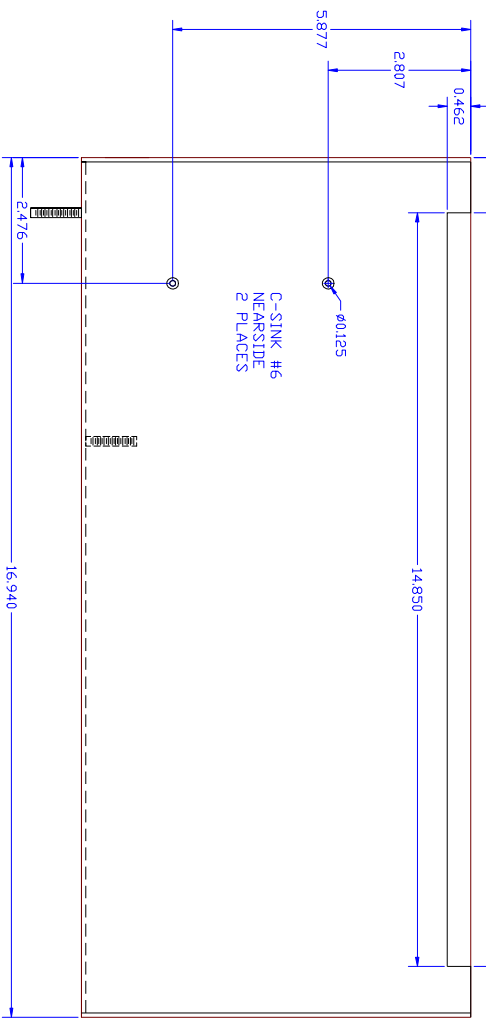

1 2 3 4 5 6 7 8

REV	DESCRIPTION	DATE WORKED	AUTHOR

UNLESS OTHERWISE SPECIFIED DIMENSIONS ARE IN INCHES		XX 9/- .5 °
TOLERANCES		
XX +/- .01		
.XXX +/- .005		
DO NOT SCALE DRAWING		
DWN		
CHK		
ENG		
PLR		
PRD		
ENG MGR		
TITLE		DWG NO
SCHWEITZER CHASSIS		10-4000-000
REV C		PAGE 1 OF 1
DATE		SIZE D

A B C D

A B C D

1 2 3 4 5 6 7 8