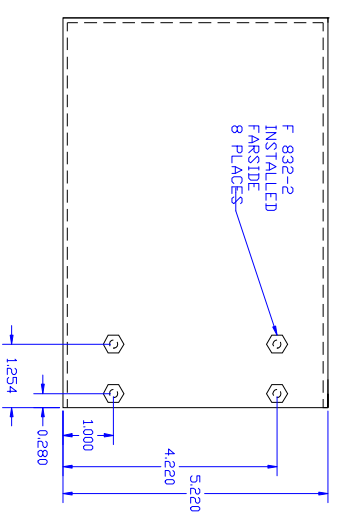

1 2 3 4 5 6 7 8

REV	DESCRIPTION	DATE WORKED	AUTHOR

UNLESS OTHERWISE SPECIFIED DIMENSIONS ARE IN INCHES		XX 9/- .5 °
TOLERANCES		
XX +/- .01		
.XXX +/- .005		
DO NOT SCALE DRAWING		
DWN		
CHK		
ENG		
PLR		
PRD		
ENG MGR		
TITLE		DWG NO
SCHWEITZER CHASSIS		10-4000-000
REV C		PAGE 1 OF 1
DATE		SIZE D

A B C D

A B C D

1 2 3 4 5 6 7 8